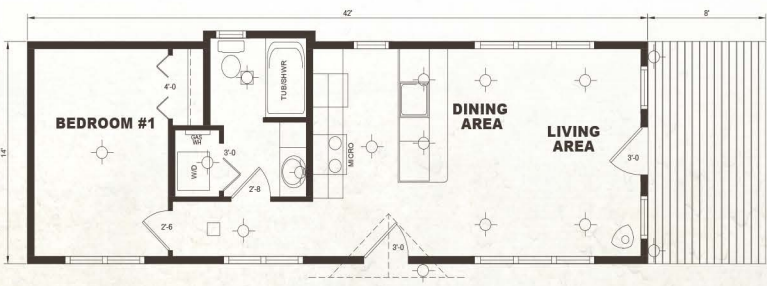

Dynamic Homes Tiny House Series

The Wolfe is the perfect tiny home for smart living – whether you're a couple or single person wanting to streamline your lifestyle or looking for all in one easy to maintain vacation/lake home.

Cleverly designed to maximize space for storage and comfortable living, the Wolfe has beautifully appointed rustic touches throughout and a spacious covered porch/entryway.

**To learn more about Tiny Homes contact a Dynamic Homes builder near you.
Visit www.DynamicHomes.com**